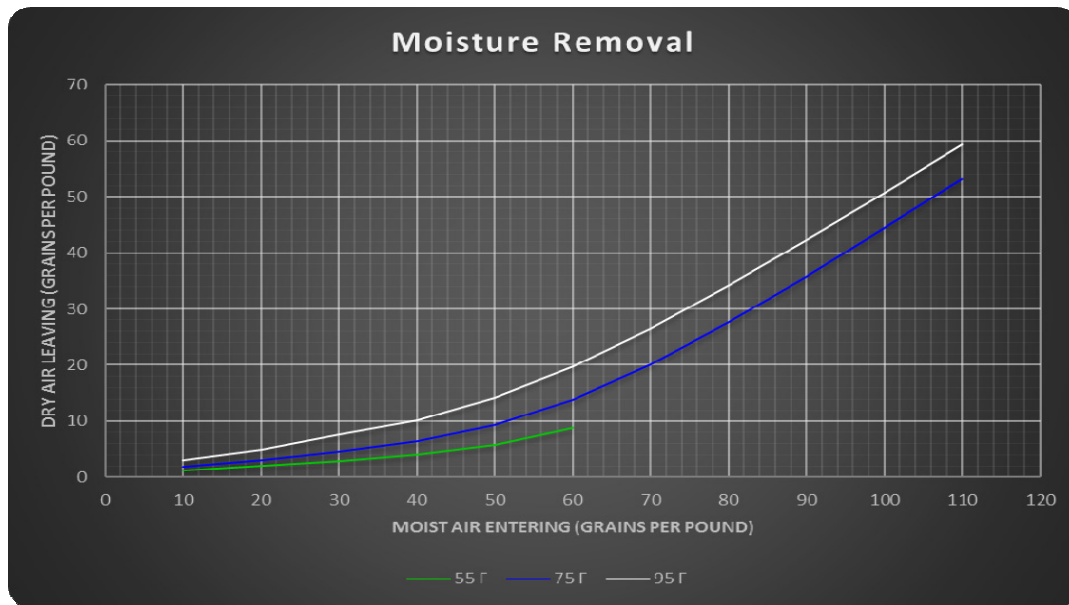

## Compact Performance Curves

IAT-75RE, 150RE, and 300RE CFM models

- Estimation purposes only. For more information or outputs below 10 grains, please contact the factory.

- Reactivation Air is 75 F @ 100 grains