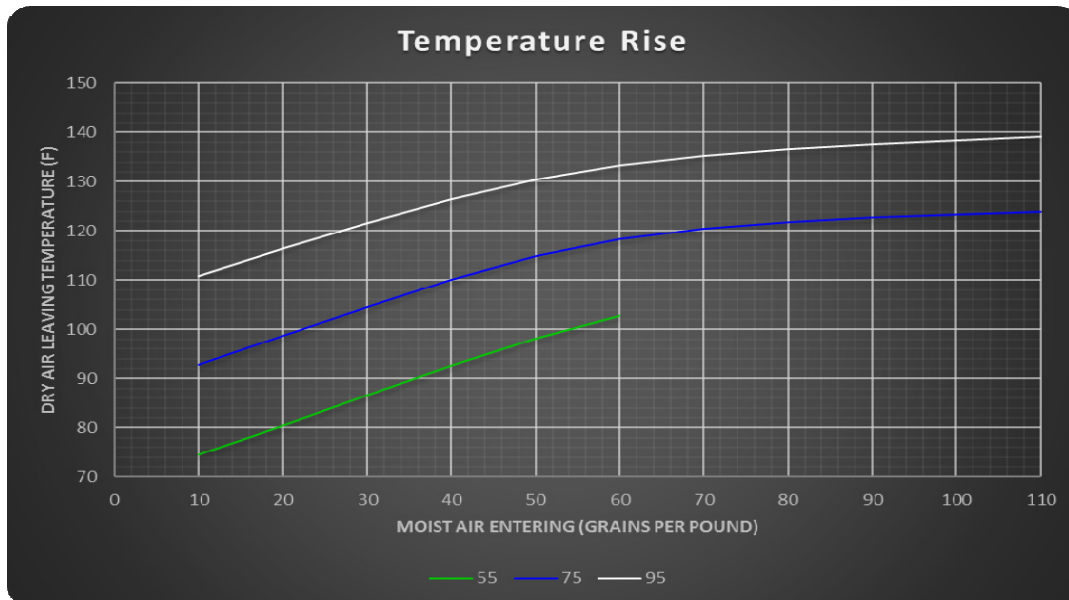

## Compact Performance Curves

IAT-75RE, 150RE, and 300RE CFM models

- Estimation purposes only. For more information or outputs below 10 grains, please contact the factory.

- Reactivation Air is 75 F @ 100 grains