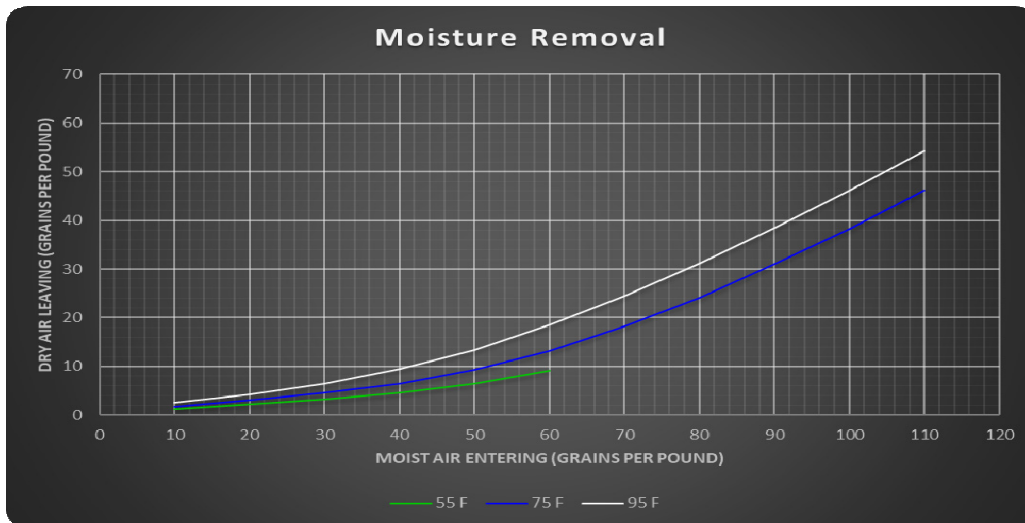

Standard Rotor Series Performance Curves

600 CFM models and up (200mm depth, 285F react)

- Estimation purposes only. For more information or outputs below 10 grains, please contact the factory.
- Reactivation Air is 75 F @ 75 grains