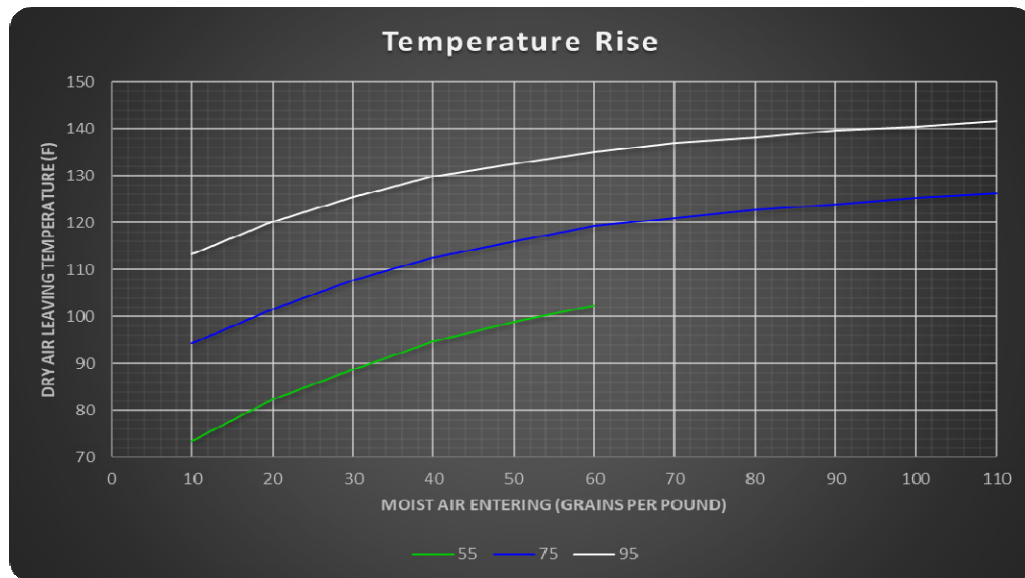

Standard Rotor Series Performance Curves

600 CFM models and up (200mm depth, 285F react)

- Estimation purposes only. For more information or outputs below 10 grains, please contact the factory.
- Reactivation Air is 75 F @ 75 grains