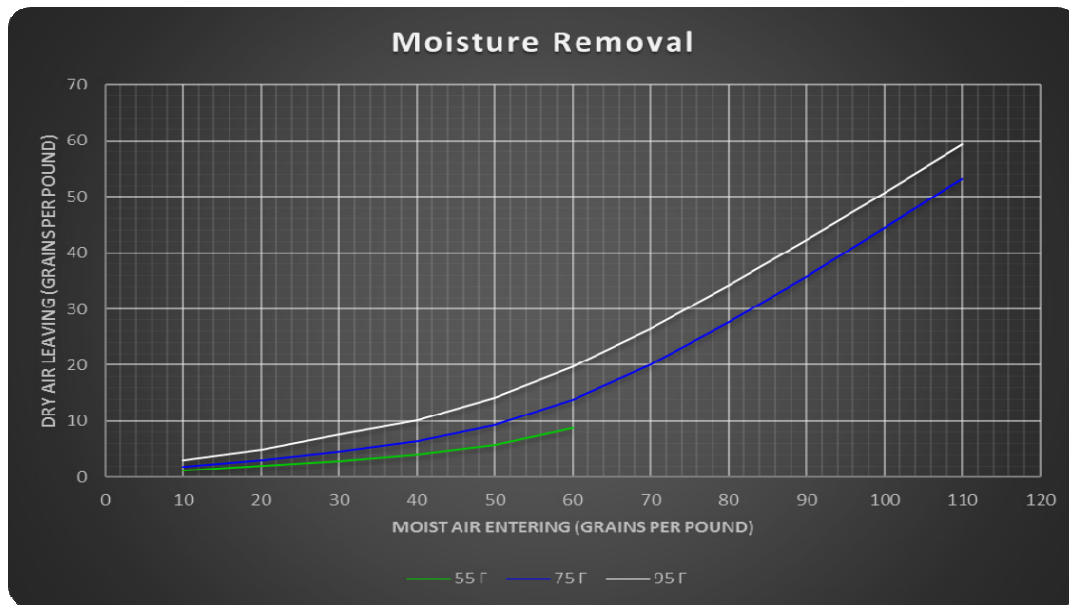

Compact Performance Curves

IAT-75RE, 150RE, and 300RE CFM models

- Estimation purposes only. For more information or outputs below 10 grains, please contact the factory.

- Reactivation Air is 75 F @ 100 grains