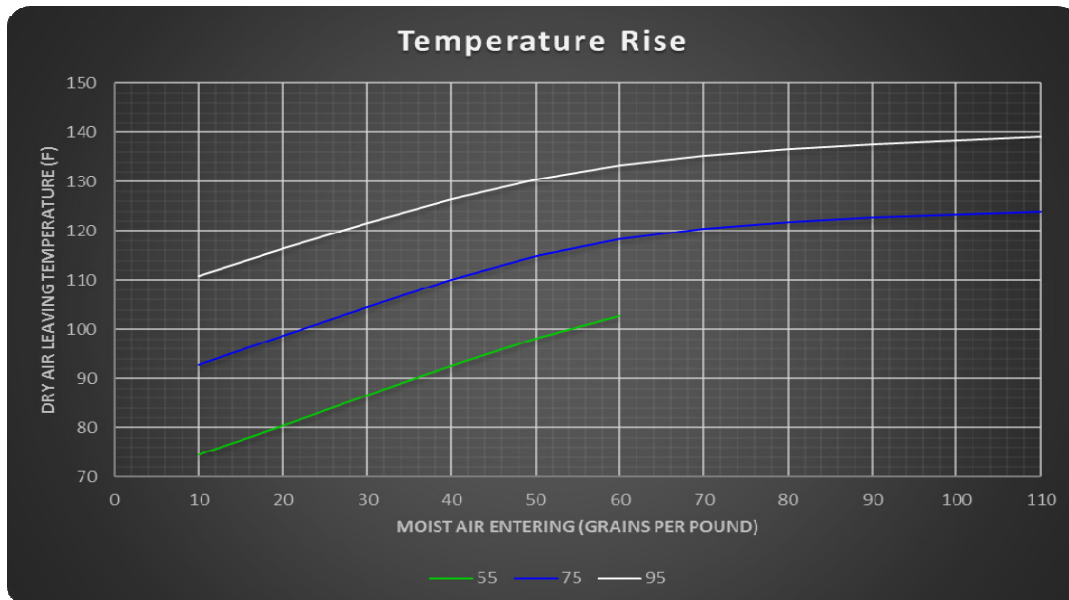

Compact Performance Curves

IAT-75RE, 150RE, and 300RE CFM models

- Estimation purposes only. For more information or outputs below 10 grains, please contact the factory.

- Reactivation Air is 75 F @ 100 grains