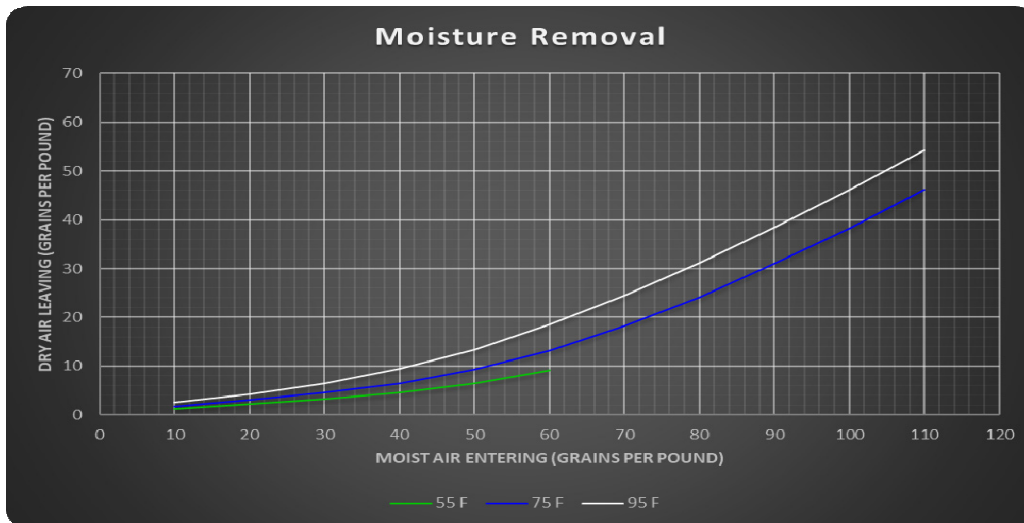

Standard Rotor Series Performance Curves

600 CFM models and up (200mm depth, 285F react)

- Estimation purposes only. For more information or outputs below 10 grains, please contact the factory.
- - Reactivation Air is 75 F @ 75 grains