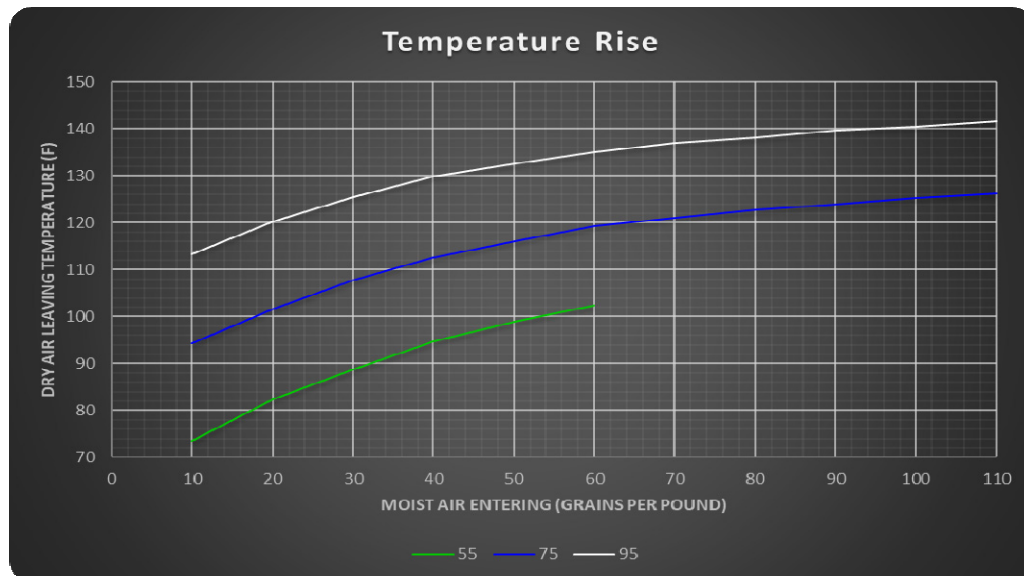

Standard Rotor Series Performance Curves

600 CFM models and up (200mm depth, 285F react)

- Estimation purposes only. For more information or outputs below 10 grains, please contact the factory.
- - Reactivation Air is 75 F @ 75 grains